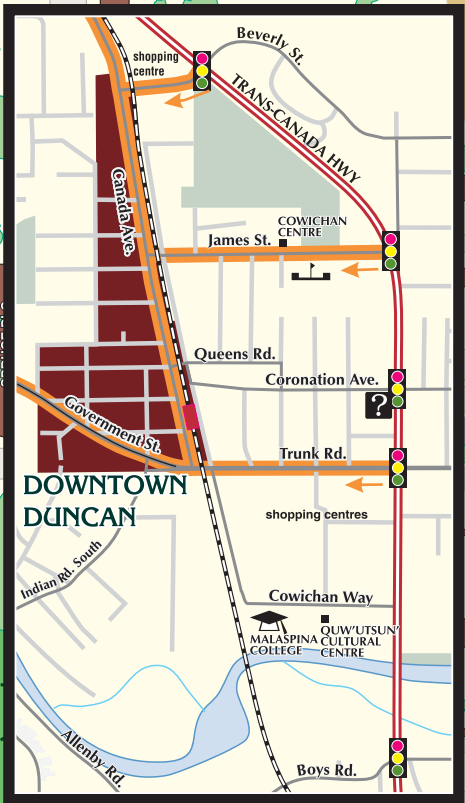

CAIRNSMORE ST.

TC Highway (Southbound only)

DOWNTOWN DUNCAN

Lake Cowichan

© MAPWORKS 2008

DOWNTOWN DUNCAN

DOWNTOWN DUNCAN - Heart of Cowichan

T TOTEM POLE SITES

P PUBLIC PARKING

Main map area showing streets and landmarks:

- Streets:** BEVERLY ST., CANADA AVE., DUNCAN ST., JAMES ST., CORONATION AVE., TRUNK RD., COWICHAN WAY, BOYS RD., GOVERNMENT ST., STATION ST., KENNETH ST., INGRAM ST., EVANS ST., FIRST ST., SECOND ST., THIRD ST., FOURTH ST., JUBILEE ST., TYEE ST., ALLENBY RD., RIVER RD., COWICHAN WAY, GARDEN ST., CLEMENTS ST., VIAN ST.
- Landmarks:** BC MINISTRY OF CHILDREN & FAMILY SERVICES, ECONOMIC DEVELOPMENT COWICHAN, MARGARET MOSS HEALTH CENTRE, NORTH COWICHAN FIRE HALL, DUNCAN FIRE HALL, BC ACCESS CENTRE, BC MINISTRY OF EMPLOYMENT & INCOME ASSISTANCE, VALLEY MEDICAL CLINIC, MAIN POST OFFICE, CVRD OFFICES, Ingram Medical Clinic, Arbutus Medical Clinic, St. John's Anglican, United Church, Coleman Clinic, Silverfern Medical Clinic, BPOE, RCMP COMMUNITY POLICE OFFICE, CITY HALL, LOIS LANE, COWICHAN VALLEY MUSEUM, E&S RAILWAY STATION, SENIOR CITIZEN ACTIVITY CENTRE, LAW COURTS, FISHERIES & OCEANS CANADA, COWICHAN TRIBES ADMINISTRATION OFFICES.
- Other Features:** Shopping centres, shopping centre, shopping centres, BC Ministry of Children & Family Services, OUV'UTSUN MALASPINA CULTURAL CENTRE, MALASPINA CULTURAL CENTRE, CENTENNIAL PARK, LAKE COWICHAN, FAIRGROUND.
- Transportation:** TC Highway (Northbound and Southbound), TRANS-CANADA HWY, CANADA AVE., DUNCAN ST., JAMES ST., CORONATION AVE., TRUNK RD., COWICHAN WAY, GOVERNMENT ST., STATION ST., KENNETH ST., INGRAM ST., EVANS ST., FIRST ST., SECOND ST., THIRD ST., FOURTH ST., JUBILEE ST., TYEE ST., ALLENBY RD., RIVER RD., COWICHAN WAY, GARDEN ST., CLEMENTS ST., VIAN ST.
- Icons:** Traffic lights, parking 'P' icons, bus stop 'T' icons, totem pole 'T' icons.